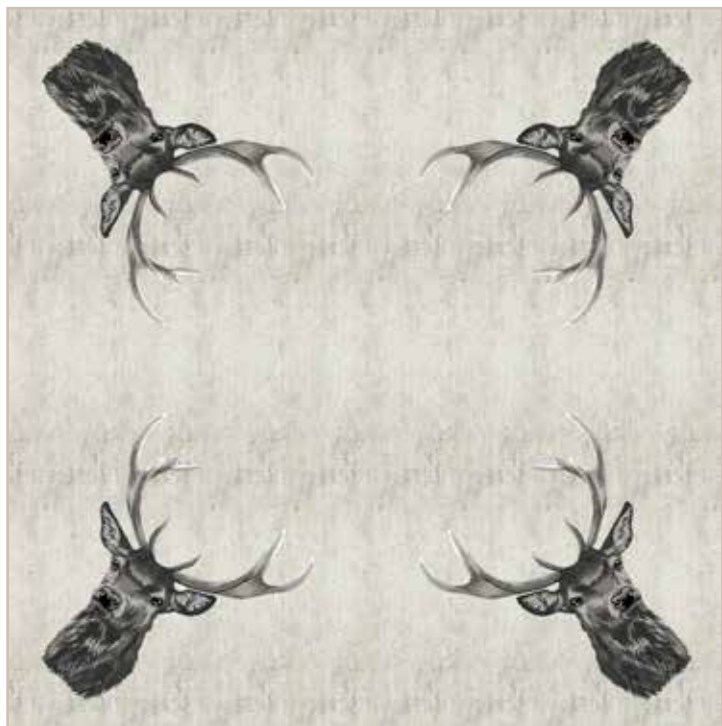

Collezione GOBELIN PIAZZATO

Lavabile in lavatrice a 30°

Centro Samba grigio

Art. ACTGDC100

cm 100x100