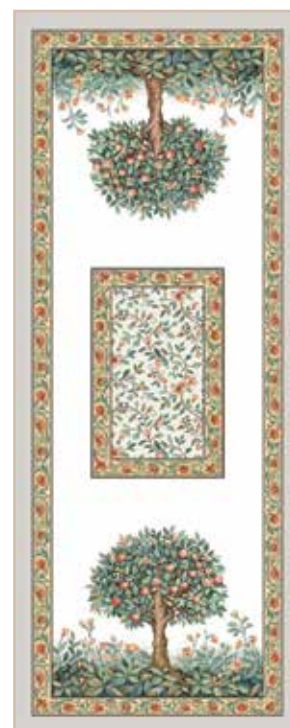

Centro Amando
Art. ACTGDC100
cm 100x100

Striscia Amando
Art. ASGDC100 - cm 40X100
Art. ARGDC135 - cm 45X135

Collezione GOBELIN PIAZZATO

Lavabile in lavatrice a 30°

Centro Chino
Art. ACTGDC100
cm 100x100

Striscia Chino
Art. ASGDC100 - cm 40X100
Art. ARGDC135 - cm 45X135