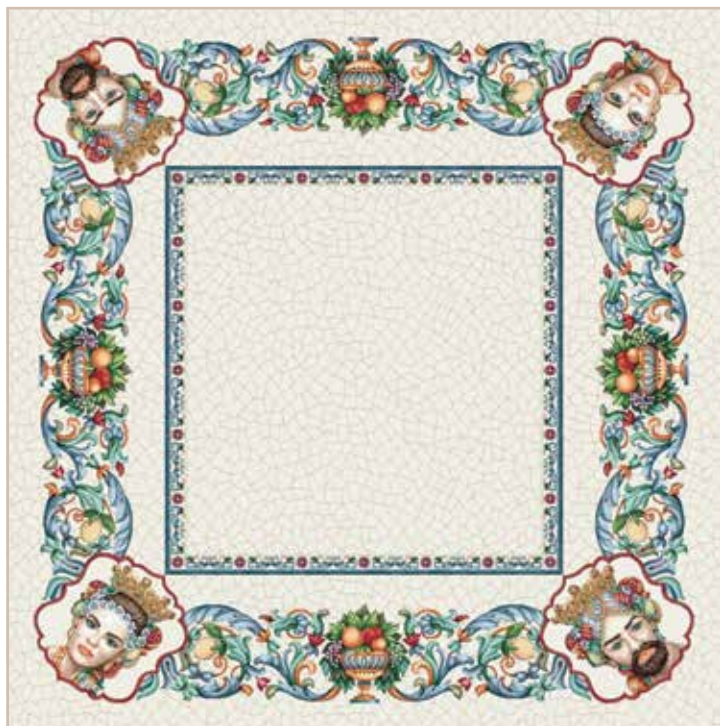

Collezione GOBELIN PIAZZATO

Lavabile in lavatrice a 30°

Centro Regno
Art. ACTGDC100
cm 100x100