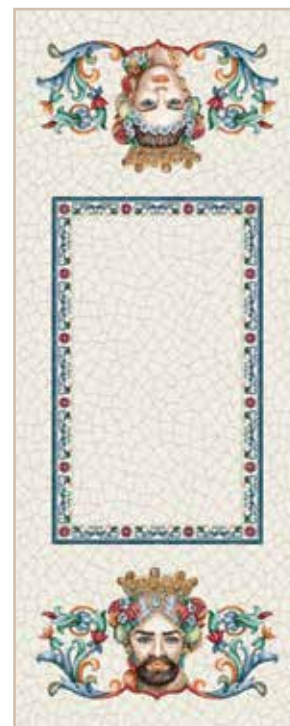

Striscia Regno
Art. ASGDC100 - cm 40X100
Art. ARGDC135 - cm 45X135