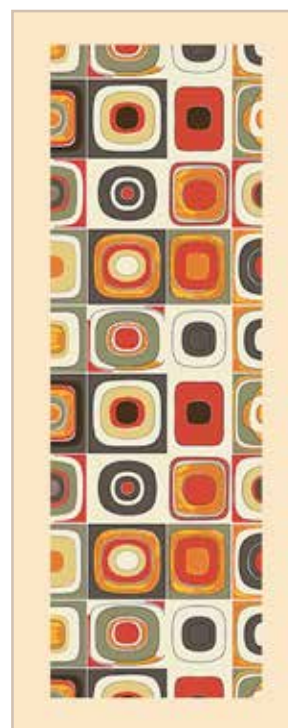

Centro Disco
Art. ACTGDC100
cm 100x100

Striscia Disco
Art. ASGDC100 - cm 40X100
Art. ARGDC135 - cm 45X135

Collezione GOBELIN PIAZZATO

Lavabile in lavatrice a 30°

Centro Cardin
Art. ACTGDC100
cm 100x100

Striscia Cardin
Art. ASGDC100 - cm 40X100
Art. ARGDC135 - cm 45X135