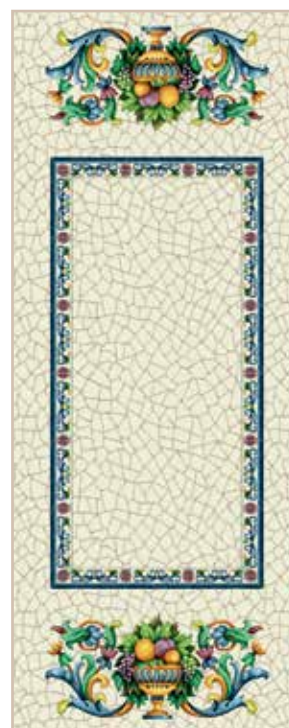

Striscia Etrusco
Art. ASGDC100 - cm 40X100
Art. ARGDC135 - cm 45X135