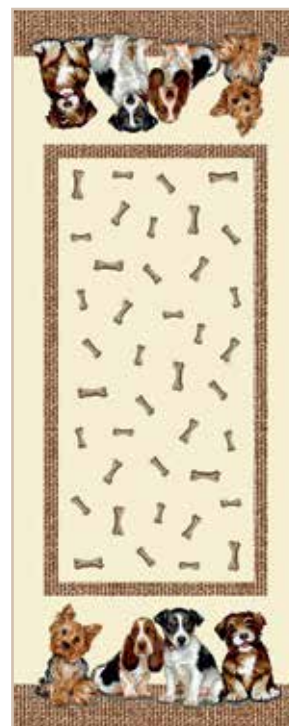

Striscia Bau
Art. ASGDC100 - cm 40X100
Art. ARGDC135 - cm 45X135