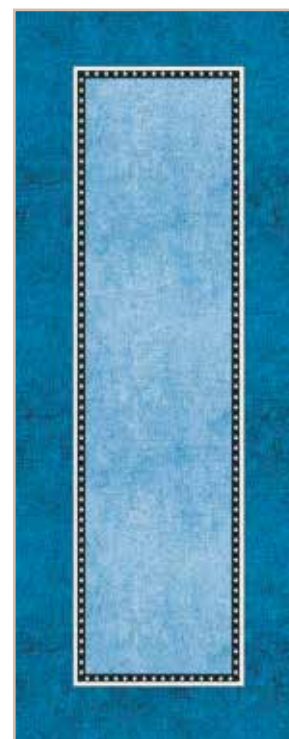

Striscia Liska blu

Art. ASGDC100 - cm 40X100

Art. ARGDC135 - cm 45X135