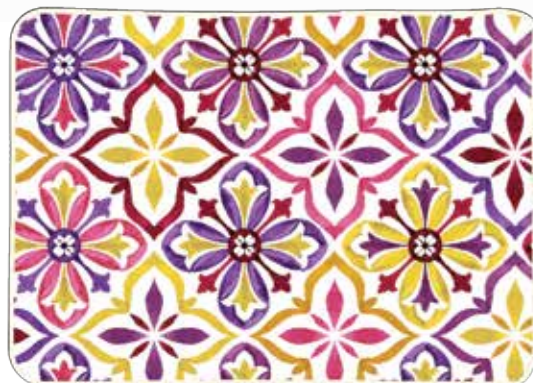

Art. AHTR180
cm 140x180

Art. AHTR220
cm 140x220

Art. AHTR250
cm 140x250

Art. AHTR300
cm 140x300

Art. AHTR350
cm 140x350

Art. AHTRR
Rotonda diametro cm 140

Tovaglietta americana resinata

Art. AHTAR cm 50x35