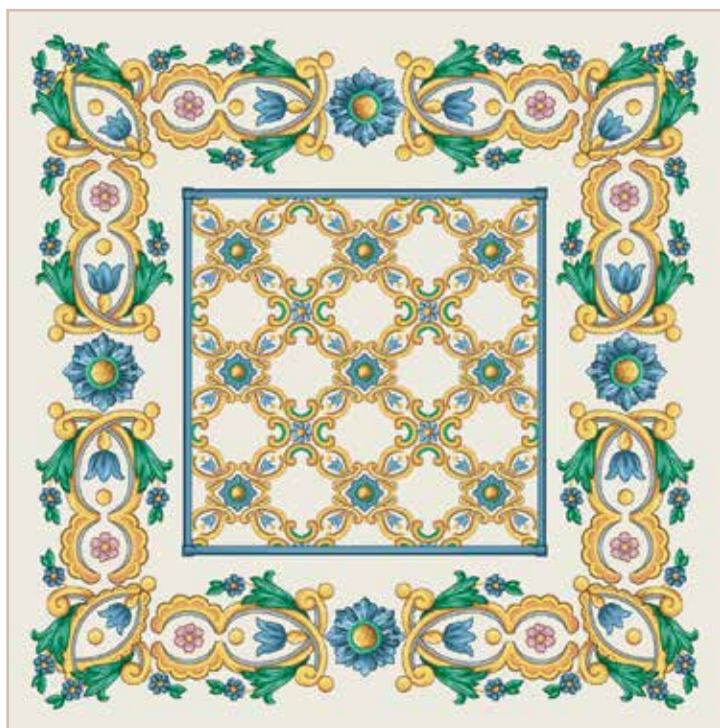

Centro Calvino
Art. ACTGDC100
cm 100x100

Striscia Calvino
Art. ASGDC100 - cm 40X100
Art. ARGDC135 - cm 45X135

Collezione GOBELIN PIAZZATO

Lavabile in lavatrice a 30°

Centro Enea
Art. ACTGDC100
cm 100x100

Striscia Enea
Art. ASGDC100 - cm 40X100
Art. ARGDC135 - cm 45X135

Centro Cefalù
Art. ACTGDC100
cm 100x100

Striscia Cefalù
Art. ASGDC100 - cm 40X100
Art. ARGDC135 - cm 45X135

Collezione GOBELIN PIAZZATO

Lavabile in lavatrice a 30°

Centro Lampedusa

Art. ACTGDC100

cm 100x100