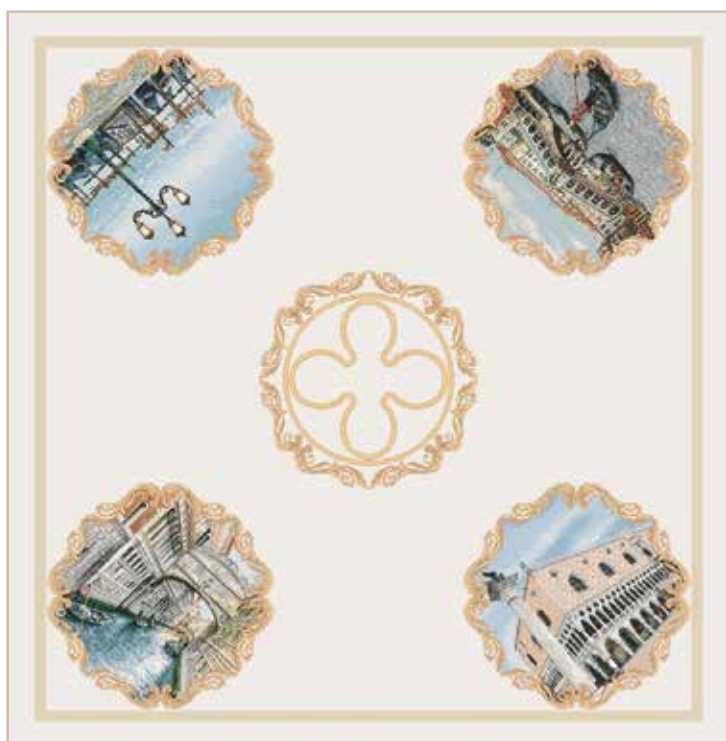

Centro Sailor
Art. ACTGDC100
cm 100x100

Striscia Sailor
Art. ASGDC100 - cm 40X100
Art. ARGDC135 - cm 45X135

Collezione GOBELIN PIAZZATO

Lavabile in lavatrice a 30°

Centro Liska beige

Art. ACTGDC100

cm 100x100

Striscia Liska beige

Art. ASGDC100 - cm 40X100

Art. ARGDC135 - cm 45X135

Centro Veneziano

Art. ACTGDC100

cm 100x100

Striscia Veneziano

Art. ARGDC135 - cm 45X135