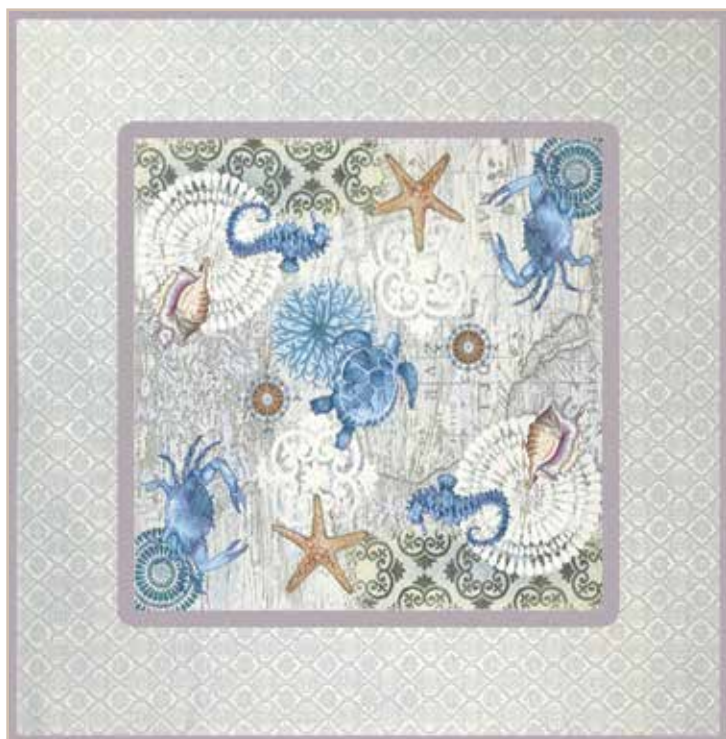

Art. ARGDC135 - cm 45X135

Collezione GOBELIN PIAZZATO

Lavabile in lavatrice a 30°

Centro Bahamas
Art. ACTGDC100
cm 100x100

Striscia Bahamas
Art. ASGDC100 - cm 40X100
Art. ARGDC135 - cm 45X135

Centro Geo
Art. ACTGDC100
cm 100x100