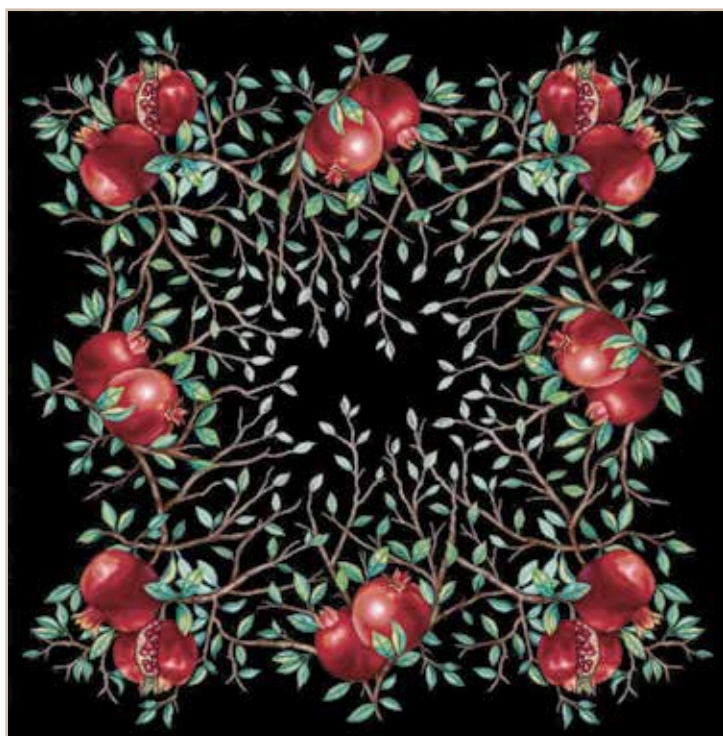

Centro Amando
Art. ACTGDC100
cm 100x100

Striscia Amando
Art. ASGDC100 - cm 40X100
Art. ARGDC135 - cm 45X135

Collezione GOBELIN PIAZZATO

Lavabile in lavatrice a 30°

Centro Chino
Art. ACTGDC100
cm 100x100

Striscia Chino
Art. ASGDC100 - cm 40X100
Art. ARGDC135 - cm 45X135