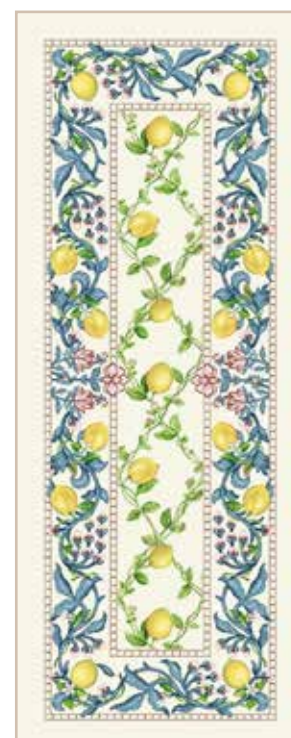

Striscia Bitonto
Art. ASGDC100 - cm 40X100
Art. ARGDC135 - cm 45X135