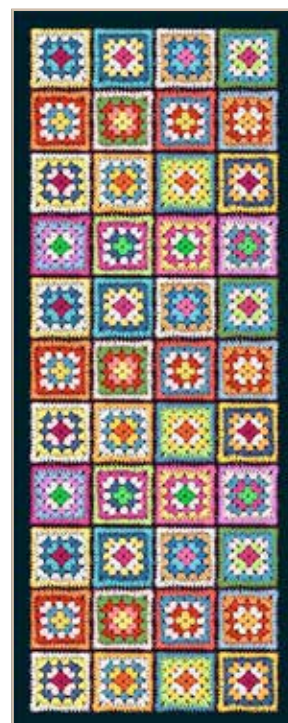

cm 45x135

Lavanda new

Centro Uncinetto
 Art. ACTGDC100
 cm 100x100

Striscia Uncinetto
 Art. ASGDC100 - cm 40x100
 Art. ARGDC135 - cm 45x135

Lively

Tovaglia
 Art. ACTGDC100 cm 100x100
 Art. ATGDC140 cm 140x140
 Art. ATGDC180 cm 140x180
 Art. ATGDC240 cm 140x240