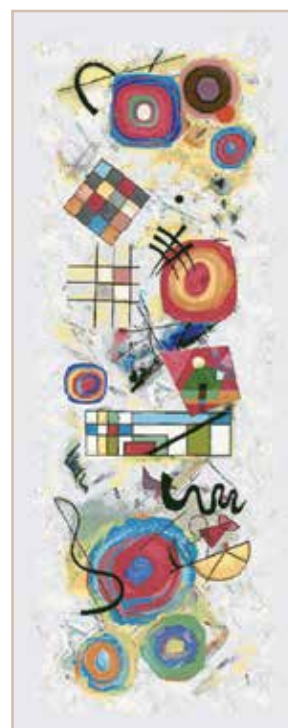

Centro Sinc
Art. ACTGDC100
cm 100x100

Striscia Sinc
Art. ASGDC100 - cm 40X100
Art. ARGDC135 - cm 45X135

Collezione GOBELIN PIAZZATO

Lavabile in lavatrice a 30°

Centro Kandy
Art. ACTGDC100
cm 100x100

Striscia Kandy
Art. ASGDC100 - cm 40X100
Art. ARGDC135 - cm 45X135