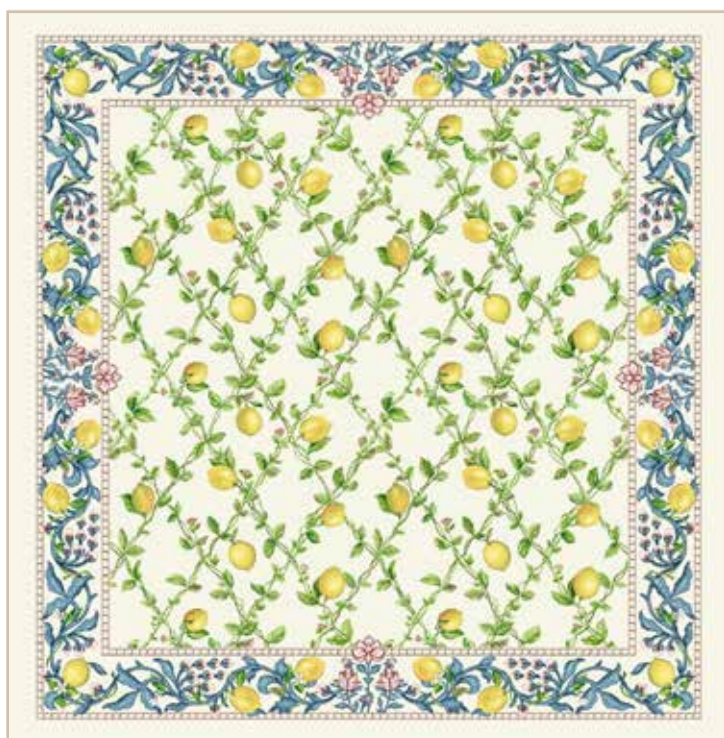

Centro Bitonto
Art. ACTGDC100
cm 100x100