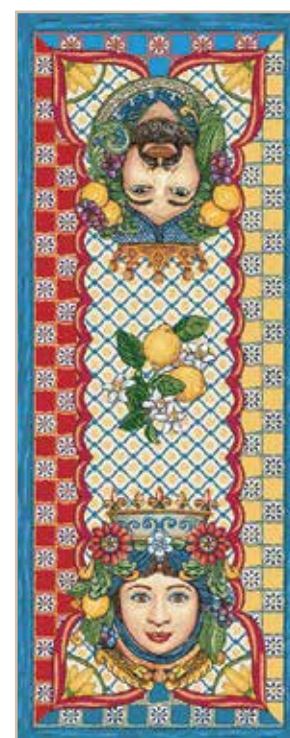

Striscia Amando
Art. ASGDC100 - cm 40X100
Art. ARGDC135 - cm 45X135