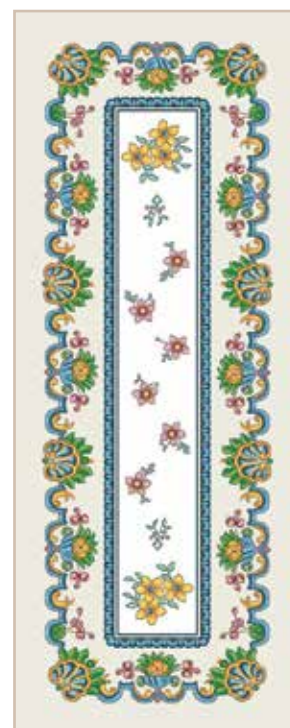

Centro Calvino
Art. ACTGDC100
cm 100x100

Striscia Calvino
Art. ASGDC100 - cm 40X100
Art. ARGDC135 - cm 45X135

Collezione GOBELIN PIAZZATO

Lavabile in lavatrice a 30°

Centro Enea
Art. ACTGDC100
cm 100x100

Striscia Enea
Art. ASGDC100 - cm 40X100
Art. ARGDC135 - cm 45X135