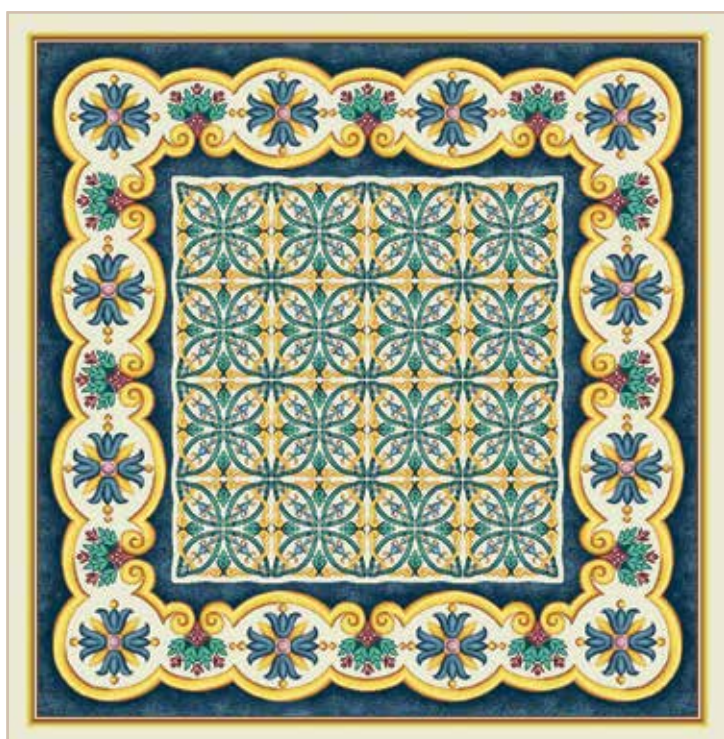

Centro Cefalù
Art. ACTGDC100
cm 100x100

Striscia Cefalù
Art. ASGDC100 - cm 40X100
Art. ARGDC135 - cm 45X135

Collezione GOBELIN PIAZZATO

Lavabile in lavatrice a 30°

Centro Lampedusa

Art. ACTGDC100

cm 100x100

Striscia Lampedusa

Art. ASGDC100 - cm 40X100

Art. ARGDC135 - cm 45X135

Centro Taormina

Art. ACTGDC100

cm 100x100

Striscia Taormina

Art. ASGDC100 - cm 40X100