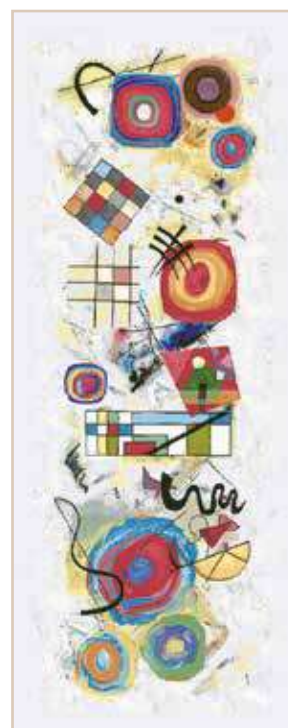

Centro Sinc
Art. ACTGDC100
cm 100x100

Striscia Sinc
Art. ASGDC100 - cm 40X100
Art. ARGDC135 - cm 45X135

Collezione GOBELIN PIAZZATO

Lavabile in lavatrice a 30°

Centro Kandy
Art. ACTGDC100
cm 100x100

Striscia Kandy
Art. ASGDC100 - cm 40X100
Art. ARGDC135 - cm 45X135