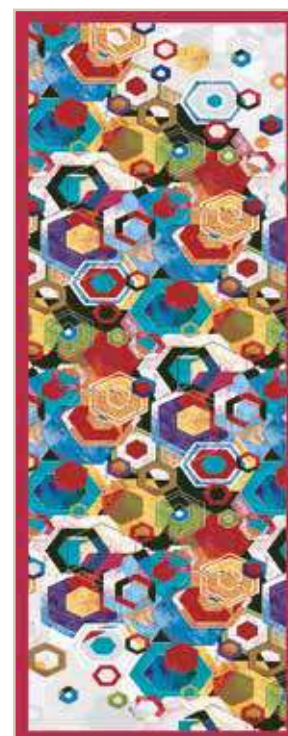

Striscia Calvino
Art. ASGDC100 - cm 40X100
Art. ARGDC135 - cm 45X135