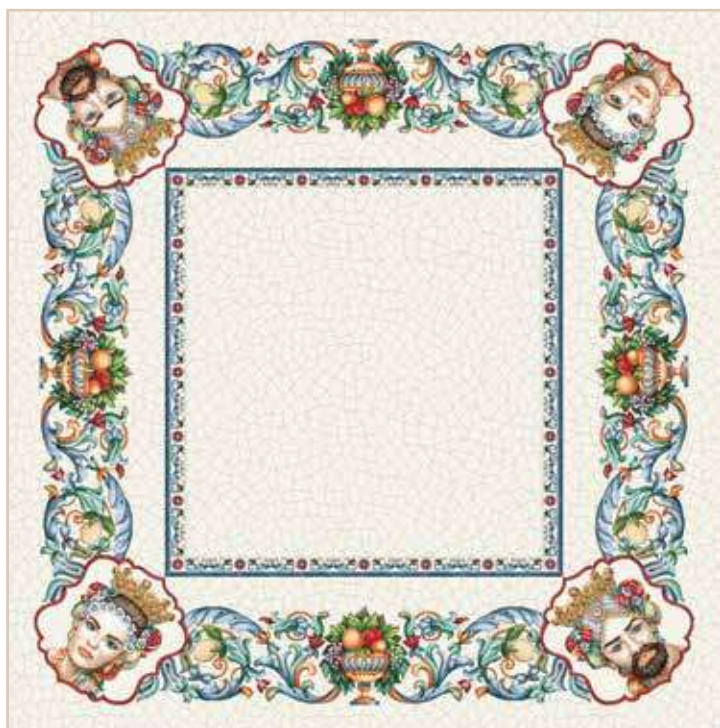

Collezione GOBELIN PIAZZATO

Lavabile in lavatrice a 30°

Centro Regno
Art. ACTGDC100
cm 100x100