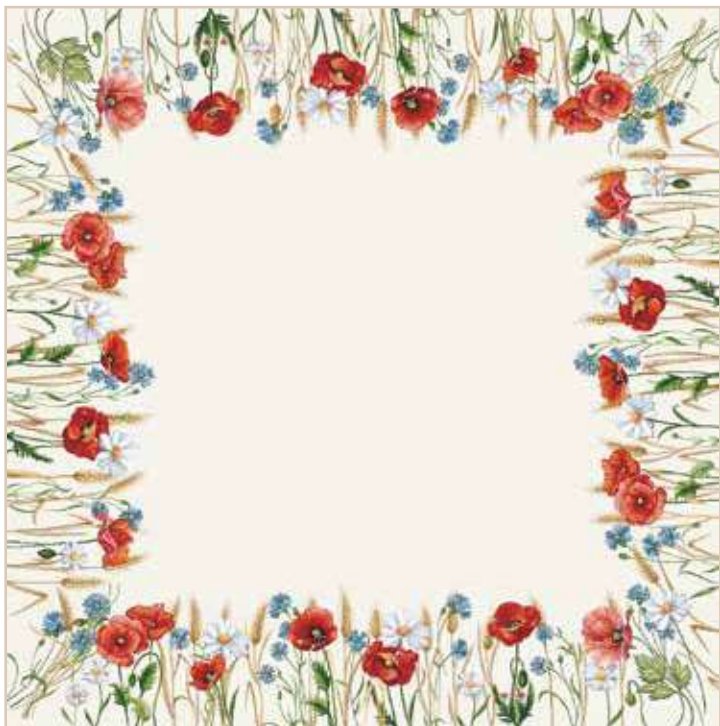

Collezione GOBELIN PIAZZATO

Lavabile in lavatrice a 30°

Centro Agnese
Art. ACTGDC100
cm 100x100

Striscia Agnese
Art. ASGDC100 - cm 40X100
Art. ARGDC135 - cm 45X135

Centro Halloween
Art. ACTGDC100
cm 100x100

Striscia Halloween
Art. ASGDC100 - cm 40X100
Art. ARGDC135 - cm 45X135

Centro Spiga
Art. ACTGDC100
 cm 100x100

Striscia Spiga
Art. ASGDC100 - cm 40X100
Art. ARGDC135 - cm 45X135

Tovaglia Camomilla
Art. ACTGDC100 cm 100x100
Art. ATGDC140 cm 140x140
Art. ATGDC180 cm 140x180
Art. ATGDC240 cm 140x240