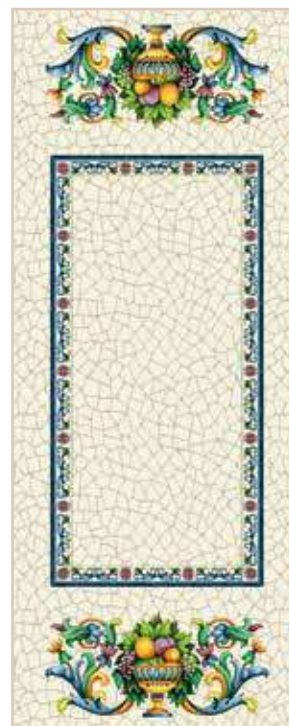

Striscia Etrusco
Art. ASGDC100 - cm 40X100
Art. ARGDC135 - cm 45X135