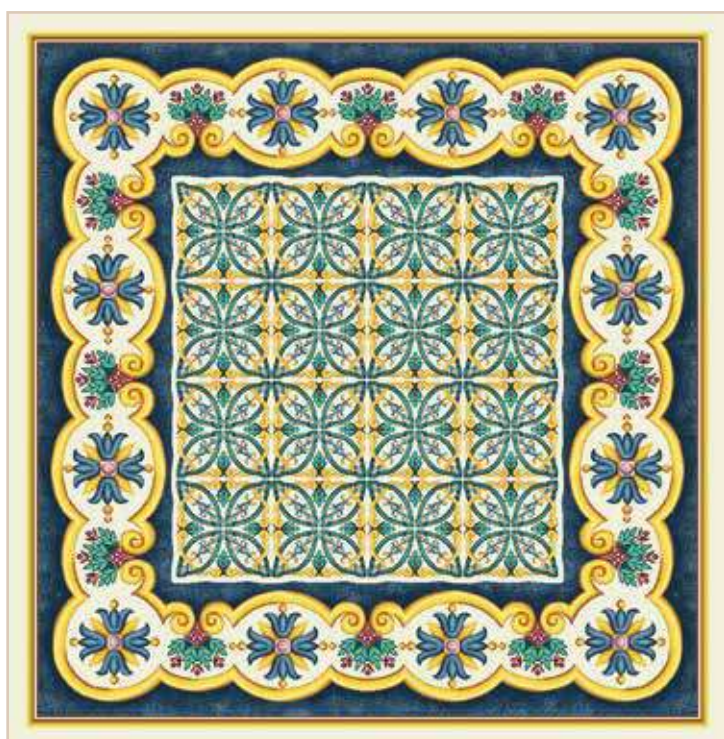

Centro Cefalù
Art. ACTGDC100
cm 100x100

Striscia Cefalù
Art. ASGDC100 - cm 40X100
Art. ARGDC135 - cm 45X135

Collezione GOBELIN PIAZZATO

Lavabile in lavatrice a 30°

Centro Lampedusa

Art. ACTGDC100

cm 100x100

Striscia Lampedusa

Art. ASGDC100 - cm 40X100

Art. ARGDC135 - cm 45X135

Centro Taormina

Art. ACTGDC100

cm 100x100

Striscia Taormina

Art. ASGDC100 - cm 40X100