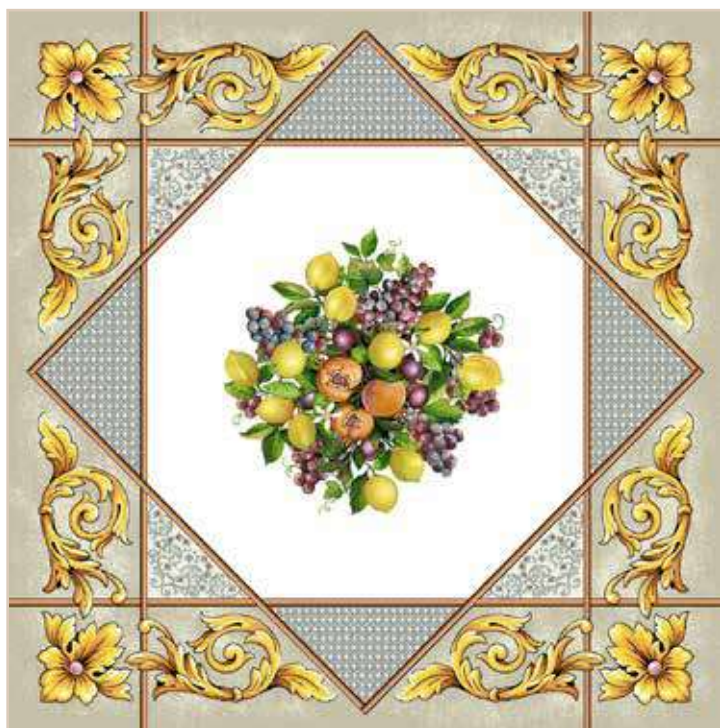

Collezione GOBELIN PIAZZATO

Lavabile in lavatrice a 30°

Centro Bacco oro
Art. ACTGDC100
cm 100x100