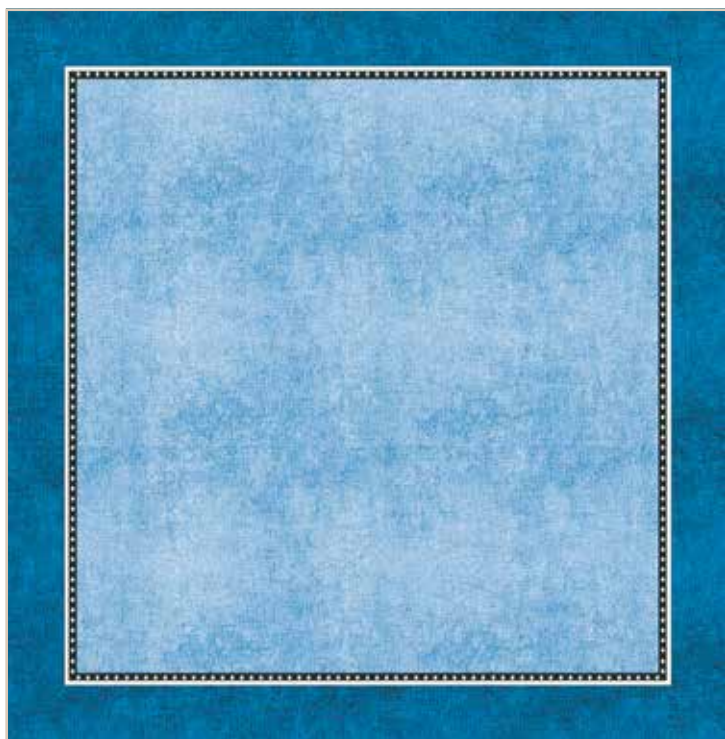

Art. ACTGDC100

cm 100x100

Striscia Liska grigio

Art. ASGDC100 - cm 40X100

Art. ARGDC135 - cm 45X135

Centro Liska blu

Art. ACTGDC100

cm 100x100