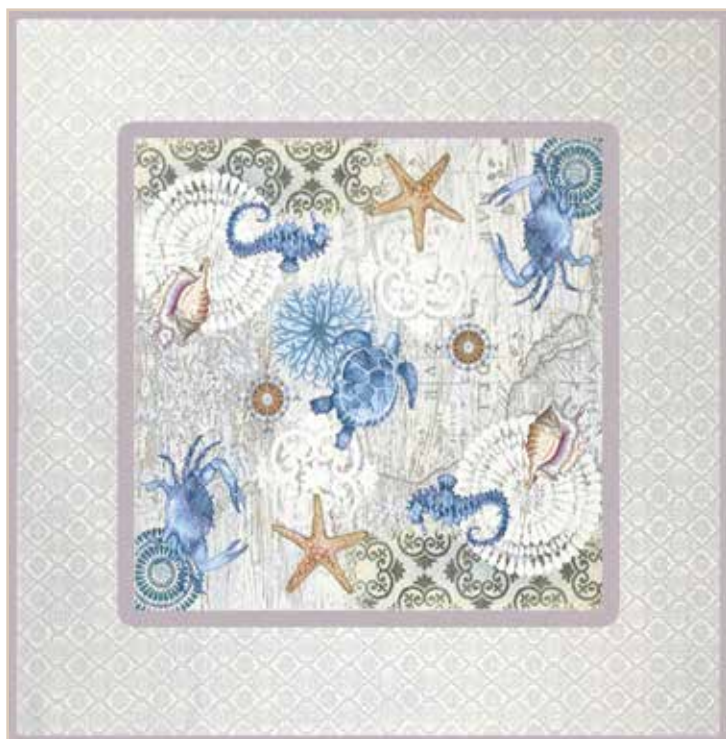

Centro Geo
Art. ACTGDC100
cm 100x100