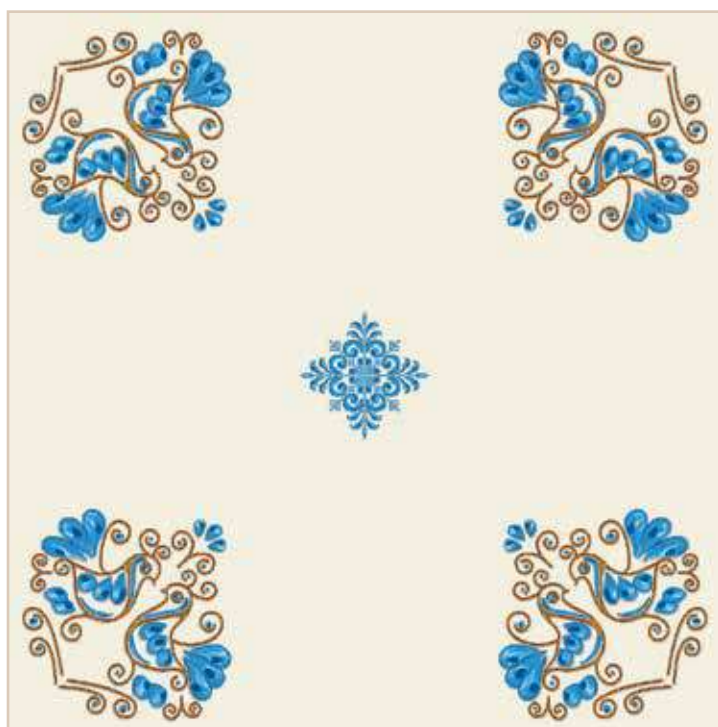

Striscia Madesimo
Art. ASGDC100 - cm 40X100
Art. ARGDC135 - cm 45X135

Collezione GOBELIN PIAZZATO

Lavabile in lavatrice a 30°

Centro Ibisco
Art. ACTGDC100
cm 100x100

Striscia Ibisco
Art. ASGDC100 - cm 40X100
Art. ARGDC135 - cm 45X135