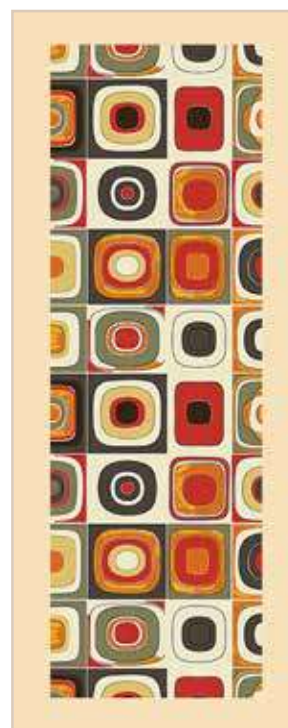

Centro Disco
Art. ACTGDC100
cm 100x100

Striscia Disco
Art. ASGDC100 - cm 40X100
Art. ARGDC135 - cm 45X135

Collezione GOBELIN PIAZZATO

Lavabile in lavatrice a 30°

Centro Cardin
Art. ACTGDC100
cm 100x100

Striscia Cardin
Art. ASGDC100 - cm 40X100
Art. ARGDC135 - cm 45X135