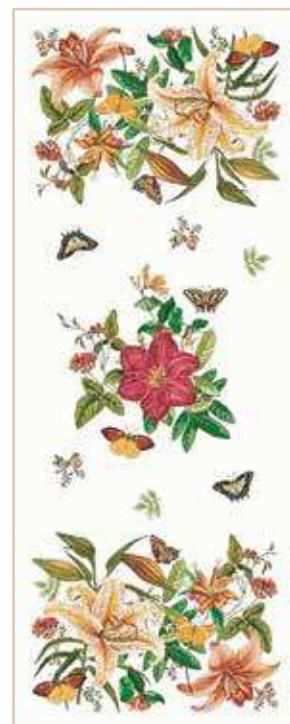

Striscia Ibisco
Art. ASGDC100 - cm 40X100
Art. ARGDC135 - cm 45X135