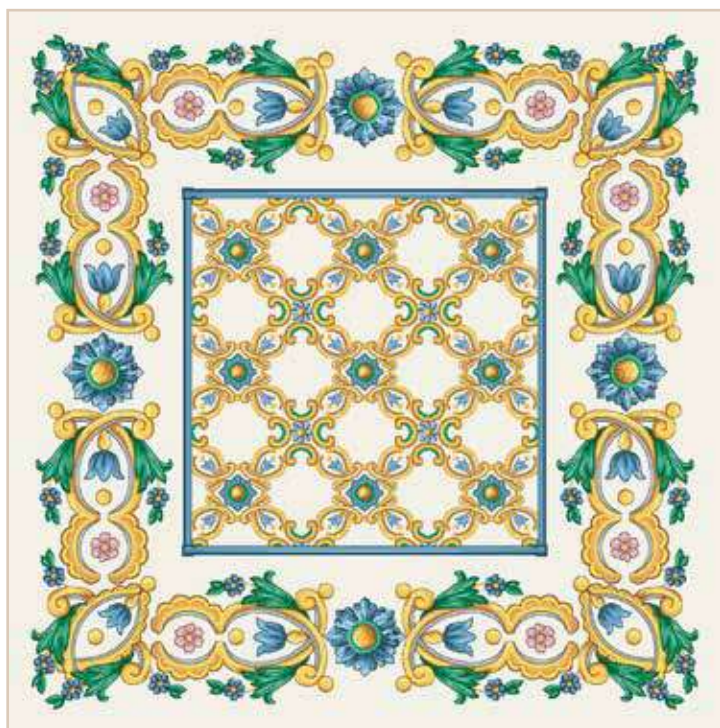

Centro Calvino
Art. ACTGDC100
cm 100x100

Striscia Calvino
Art. ASGDC100 - cm 40X100
Art. ARGDC135 - cm 45X135

Collezione GOBELIN PIAZZATO

Lavabile in lavatrice a 30°

Centro Enea
Art. ACTGDC100
cm 100x100

Striscia Enea
Art. ASGDC100 - cm 40X100
Art. ARGDC135 - cm 45X135

Centro Cefalù
Art. ACTGDC100
cm 100x100

Striscia Cefalù
Art. ASGDC100 - cm 40X100
Art. ARGDC135 - cm 45X135

Collezione GOBELIN PIAZZATO

Lavabile in lavatrice a 30°

Centro Lampedusa

Art. ACTGDC100

cm 100x100